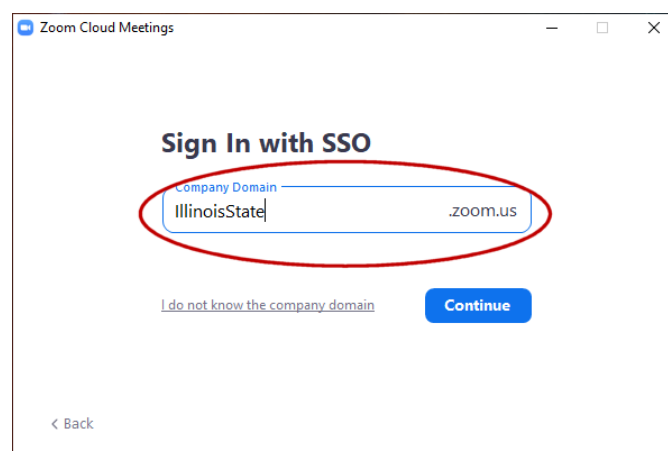

## Sign In to Zoom using Illinois State University Credentials

To ensure that online Zoom meetings are safe and secure spaces, you may be required to sign in with your University credentials in order to participate. If you are currently logged in with a different account on your device (for example, a home account), you may see the following prompt:

You will then see a login screen. Select **Sign In with SSO** from the options on the right.

On the following screen, type in **IllinoisState** (one word, no space) before ".zoom.us" and **Continue**.

You will then be able to enter in your ULID and password to enter the meeting.