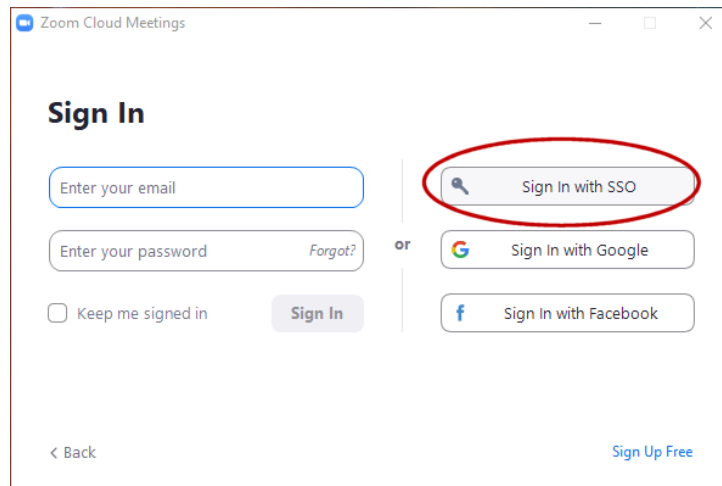

## Sign In to Zoom using Illinois State University Credentials

To ensure that online Zoom meetings are safe and secure spaces, you may be required to sign in with your University credentials in order to participate. If you are currently logged in with a different account on your device (for example, a home account), you may see the following prompt:

You will then see a login screen. Select **Sign In with SSO** from the options on the right.

On the following screen, type in **IllinoisState** (one word, no space) before ".zoom.us" and **Continue**.

You will then be able to enter in your ULID and password to enter the meeting.