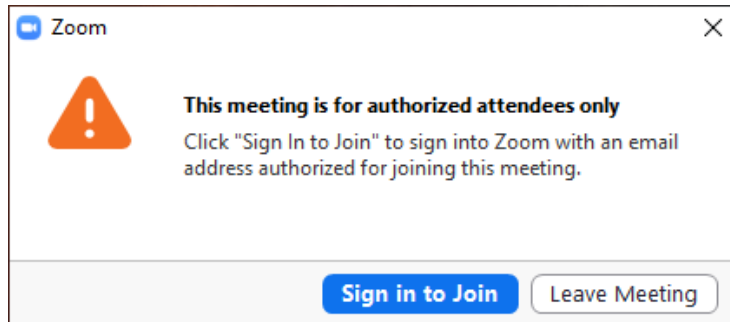

## Sign In to Zoom using Illinois State University Credentials

To ensure that online Zoom meetings are safe and secure spaces, you may be required to sign in with your University credentials in order to participate. If you are currently logged in with a different account on your device (for example, a home account), you may see the following prompt:

You will then see a login screen. Select **Sign In with SSO** from the options on the right.

On the following screen, type in **IllinoisState** (one word, no space) before ".zoom.us" and **Continue**.

You will then be able to enter in your ULID and password to enter the meeting.